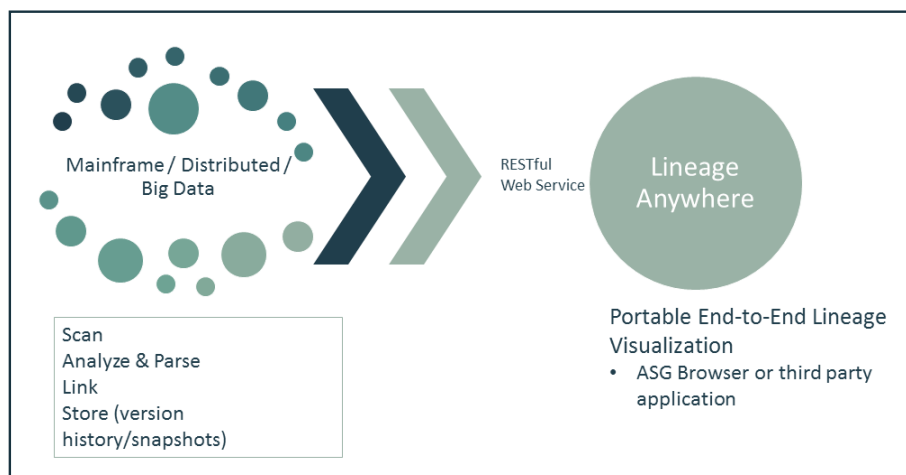

ASG Technologies' Lineage Appliance — includes code-based ETL

ENABLING CLEARER LINEAGE FOR AUTHENTIC COMPREHENSION

ASG's Data Intelligence provides:

- An automated tool to respond to audit requests, including queries about the calculation, movement and change of numbers.
- Access to data required to respond to business opportunities and build new offerings for customers. Data can be gathered to support critical business decisions in less time, allowing your enterprise to focus on making decisions rather than justifying data.
- Improved data-informed decision quality and reduced search time through direct access to relevant data and source elements.
- Reduced business risk through systematic identification of poor quality data, root cause analysis and impact analysis to determine affected reports.

Prove the authenticity of your data with ASG's Enterprise Data Intelligence. This solution provides quick access to data across the enterprise and displays it efficiently for any request. ASG's Enterprise Data Intelligence provides your business with a faster, more accurate view of your data.

The ASG Lineage Application package adds unique benefits to the Data Intelligence solution including:

- Reduced cost of access to lineage-focused capabilities.
- Increased user productivity by direct access to data lineage from preferred reporting and analysis tool used to provide audit responses and business flexibility.

OFFERING END-USER INSIGHT INTO CRITICAL DATA

Complete visualization of your data will help you make informed decisions to help your business stay competitive and innovative. The ASG Lineage Appliance, will provide you quick access to accurate information to fulfill requests from any stakeholder. Our tailored solution provides you with quality insights for your data with a deployment that is quick and affordable.

ASG Technologies brings peace of mind to every enterprise with information access, management and control for our customers. These solutions empower businesses to enhance workforce productivity, gain an accurate and timely understanding of the information that underpins business decisions and address compliance needs with improved visibility of cross-platform data from legacy to leading edge environments. More than 70 percent of global Fortune 500 companies trust ASG to optimize their IT investments. ASG is a global provider of technology solutions with more than 1,000 people supporting more than 4,000 midmarket and enterprise customers around the world. For more information, visit www.asg.com.