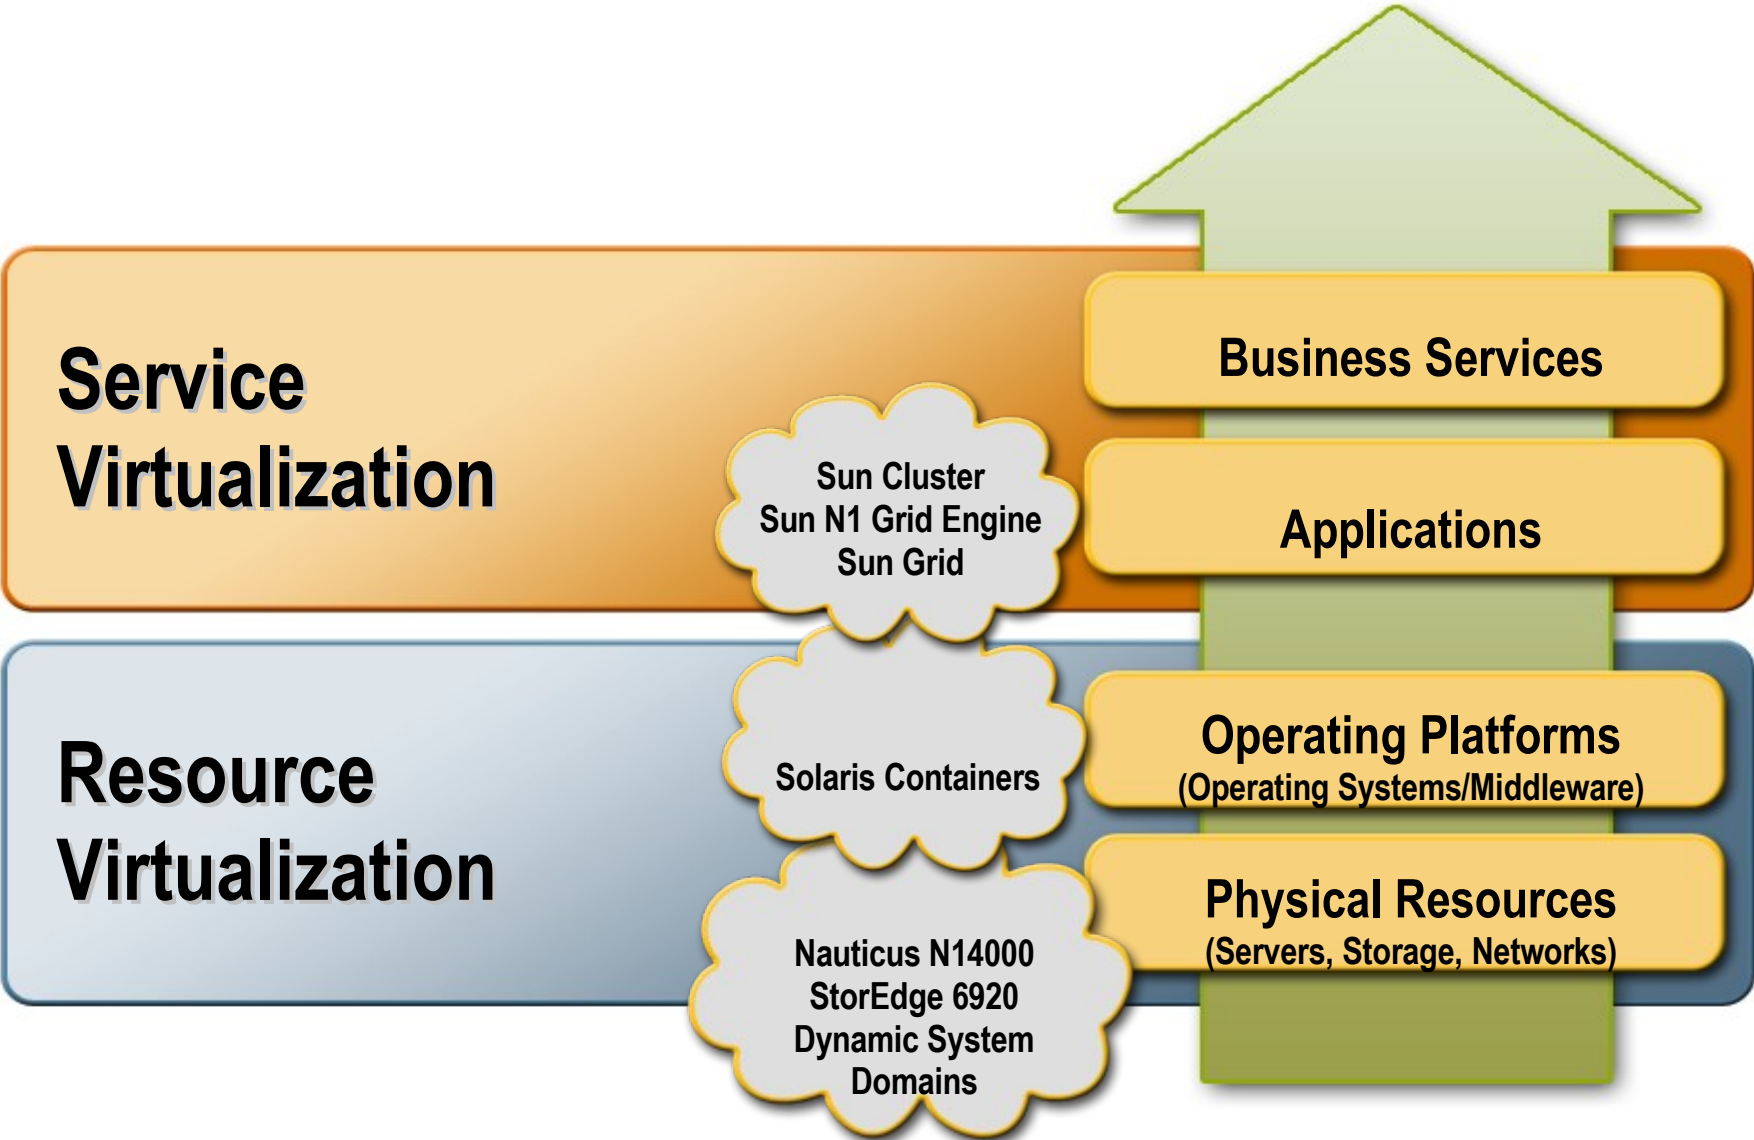

Current SMI Virtualization Offerings